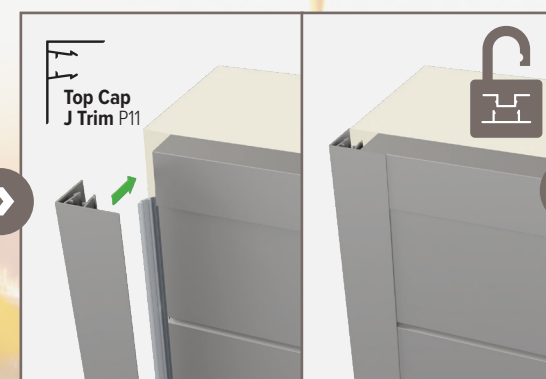

STEP 5

Snap and lock your top caps into place.