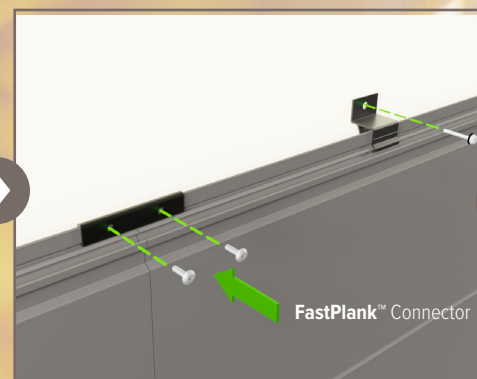

FastPlank™ Systems incorporates an innovative "Snap & Slide" clip system that streamlines installation, prevents gapping and buckling, and ensures long-term appeal and functionality of the building product.

STEP 1

Level and attach the starter trim to the base of the wall.

STEP 2

Attach the vertical backplates.

STEP 3

Snap and clip your planks into place.

STEP 4

Slide clips and screw into wall every 32 inches.